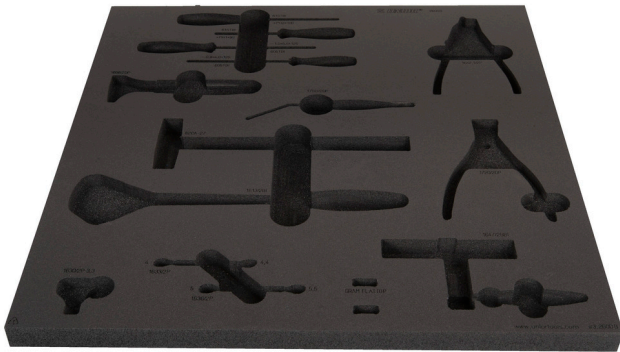

Empty tray for SET3-2600B

v13-2600B

Profiles

| | | | | |
|--|----------|----------|----------|---|
|  | L | B | H |  |
| 628620 | 560 | 570 | 40 | 235 |

* Images of products are symbolic. All dimensions are in mm, and weight in grams. All listed dimensions may vary in tolerance.