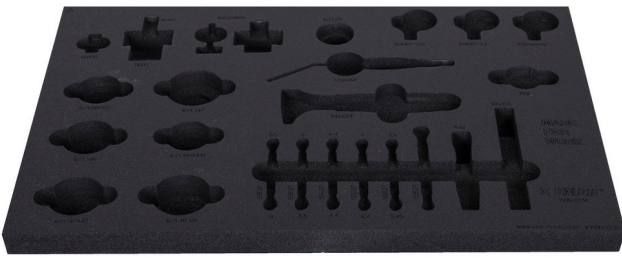

SOS tool tray for 1600SOS18

VI1600SOS18

Profiles

629208

L

564

B

364

H

30

142

* Images of products are symbolic. All dimensions are in mm, and weight in grams. All listed dimensions may vary in tolerance.