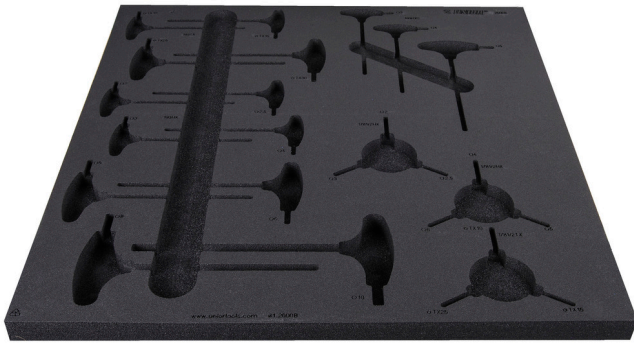

# Empty tray for SET1-2600B

v11-2600B

## Profiles

	L	B	H	
625469	562	570	40	245

\* Images of products are symbolic. All dimensions are in mm, and weight in grams. All listed dimensions may vary in tolerance.