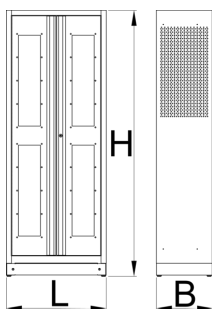

Tool charging station

991LMS.PS1

Profiles

Product features

- The charging station has direct connection to the power grid. With four shelves, it allows you to charge battery tools or connect other electrical accessories, such as your phone, laptop, and other smart devices. It is an indispensable element of a modern workshop.
- material: premium PLUS sheet metal
- door locked with lock and folding key
- plexiglass door for viewing the cabinet interior
- the doors open 180°
- unlocked doors are held by magnets
- includes 4 shelves, the upper 2 are fixed, the lower two are adjustable
- the upper two shelves are designed for charging batteries and smart devices. Each include a bank of twelve main outlets.
- the upper shelves are perforated for extracting hot air
- the shelves are reinforced
- the side parts of the cabinet in the upper part are perforated for an easier extraction of hot air. Perforation serves as a means to attach accessories
- the cover contains a plate with the mains switch, protective switches for the splitters and a thermostat, which can be regulated between 0 and 60 °C
- the cover also contains a ventilator allowing the air to flow at 160 m³/h, which is activated at the set temperature and removes hot air from the cabinet, it includes a protective mesh netting and filter at the front, and the cover above the ventilator contains perforation for removing air
- main plugin cable, lenght of 5 m, 5x16 A 400 V
- the cables are hidden in ducts
- all electronics are marked with appropriate stickers
- all cabinet parts are grounded
- the cabinet bottom is made in such way that it allows the cabinet to be moved with standard transport equipment such as forklifts and hand pallet trucks
- basic dimensions of cabinet L 770 x W 430 x H 2052mm
- coated with eco colour of Qualicoat quality standard