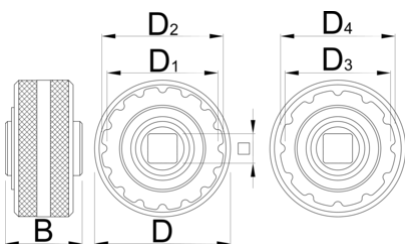

## 配置文件

- T47 double sided bottom bracket socket features 16 and 12 notch interface with exchangeable adaptor to cover all different T47 bottom bracket standards.

D

B

D1

D2

D3

D4

360°/n

360°/n

628495

60

34

1/2"

49

54

46.6

51

16

12

106

\* Images of products are symbolic. All dimensions are in mm, and weight in grams. All listed dimensions may vary in tolerance.