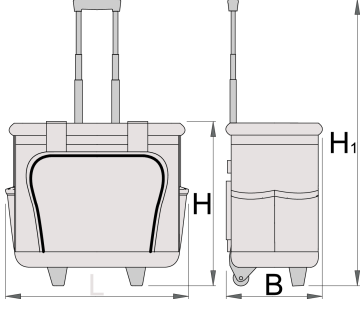

Tekerlekli alet antası

1113

Product features

- malzeme: polyester kumaş
- zip closing
- dimensions: L460 x W270 x H400 mm
- volume 25l
- mobile tool bag with user-friendly telescopic handle

- 2 solid handles with stuffed grip
- bag shells made of dentproof ABS material
- large zip opening for easy access
- removable double tool board with 40 tool pockets with velcro fastening
- 4 internal pockets and elastic loop for tools storing
- 8 outer tool pockets for better organizing of tools, 3 of them protect with zip closing
- delivered without tools

	L	B	H	H1	
628163	460	270	400	1050	4525

* Ürünlerin resimleri semboliktir. Bütün boyutlar mm ve ağırlık gram cinsindedir.

Usage (pictures)