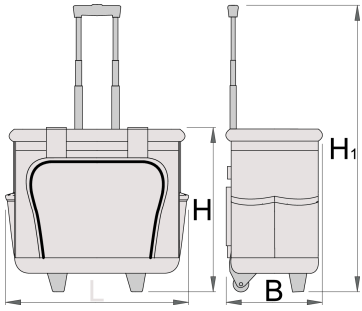

1113

- 材料: 聚丙烯物
- zip closing
- dimensions: L460 x W270 x H400 mm
- volume 25l
- mobile tool bag with user-friendly telescopic handle

- 2 solid handles with stuffed grip
- bag shells made of dentproof ABS material
- large zip opening for easy access
- removable double tool board with 40 tool pockets with velcro fastening
- 4 internal pockets and elastic loop for tools storing
- 8 outer tool pockets for better organizing of tools, 3 of them protect with zip closing
- delivered without tools

Barcode	L	B	H	H1	Weight
628163	460	270	400	1050	4525

* Images of products are symbolic. All dimensions are in mm, and weight in grams. All listed dimensions may vary in tolerance.

用途 (pictures)