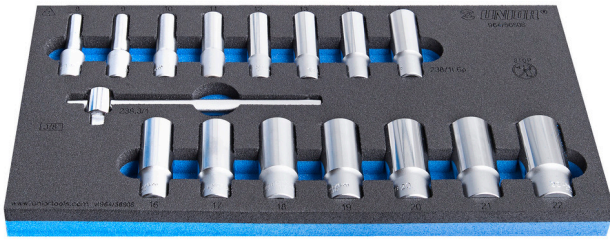

# SOS alet tepsisinde 3/8 "uzun yuva seti

964/56SOS

## Product features

- Tool tray dimension: 188 x 364 x 30 mm
- Compatible with drawers of Eurostyle, Eurovision, Euromotion, Europlus and Hercules (front drawers) line

## Set includes:

- 15x socket 3/8", long type, 6 point (article 238/1L6P) dim. 8, 9, 10, 11, 12, 13, 14, 15, 16, 17, 18, 19, 20, 21, 22
- 1x sliding T-handle 3/8"

940E  
940EV  
920PLUS

1/3

188 x 364 x 30