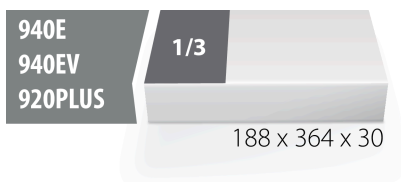

Set includes:

- 17x socket 1/2", long type, 12 point (article 190/1L12P) dim. 10, 11, 12, 13, 14, 15, 16, 17, 18, 19, 20, 21, 22, 24, 27, 30, 32