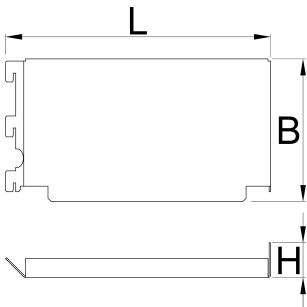

角度模式工作台盖板，2件套

990BA1

配置文件

628203

L

241,4

B

130

H

31,8

710

* Images of products are symbolic. All dimensions are in mm, and weight in grams. All listed dimensions may vary in tolerance.