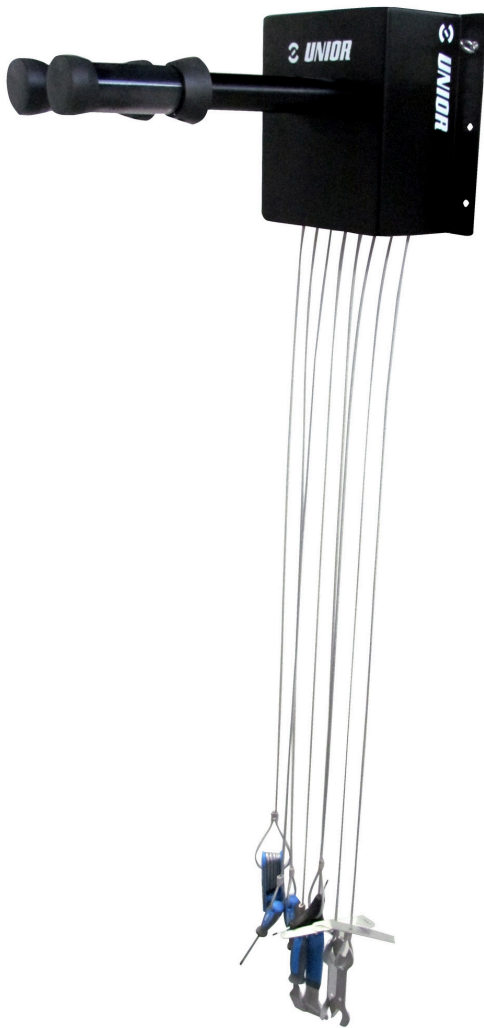

Fix-it-yourself wall mount

1693W

Profiles

Product features

- Fix-it-yourself wall mount bike repair device is used in public places, such as bike parks, bike paths, pubs...
- material: galvanised steel
- coating: powder coating
- wires for tools: stainless steel

the stand includes:

- set of a hexagon wrenches 2,5-10
- crosstip screwdriver PH 2×100
- flat screwdriver 5,5×100
- hub cone wrench 13/14
- hub cone wrench 15/17
- metal tire lever 2pcs
- Y torx wrench 10, 15, 25
- disc brake piston spreader
- rotor truing fork

	H	H1	B	L	L1	
627759	320	122	260	485	363	8200

* Images of products are symbolic. All dimensions are in mm, and weight in grams. All listed dimensions may vary in tolerance.