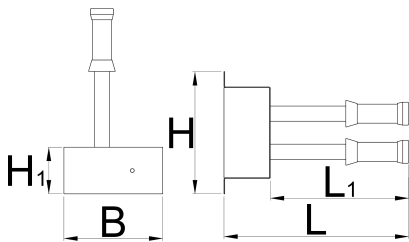

Fix-it-yourself wall mount

1693W

Profiles

Product features

- Fix-it-yourself wall mount bike repair device is used in public places, such as bike parks, bike paths, pubs...
- material: galvanised steel
- coating: powder coating
- wires for tools: stainless steel

the stand includes:

- set of a hexagon wrenches 2,5-10
- crosstip screwdriver PH 2×100
- flat screwdriver 5,5×100
- hub cone wrench 13/14
- hub cone wrench 15/17
- metal tire lever 2pcs
- Y torx wrench 10, 15, 25
- disc brake piston spreader
- rotor truing fork

	H	H1	B	L	L1	
627759	320	122	260	485	363	8200

* Images of products are symbolic. All dimensions are in mm, and weight in grams. All listed dimensions may vary in tolerance.