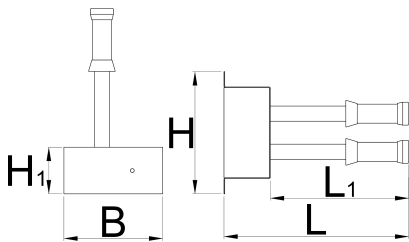

Fix-it-your-self wall mount

1693W

Profiles

Product features

- Fix-it-yourself wall mount bike repair device is used in public places, such as bike parks, bike paths, pubs...
- material: galvanised steel
- coating: powder coating
- wires for tools: stainless steel

the stand includes:

- set of a hexagon wrenches 2,5-10
- crosstip screwdriver PH 2×100
- flat screwdriver 5,5×100
- hub cone wrench 13/14
- hub cone wrench 15/17
- metal tire lever 2pcs
- Y torx wrench 10, 15, 25
- disc brake piston spreader
- rotor truing fork

	H	H1	B	L	L1	
627759	320	122	260	485	363	8200

* Imazhet e produkteve janë simbolike. Të gjitha dimensionet janë në mm, pesha në gram. Të gjitha dimensionet e listuara mund të ndryshojnë në tolerancë.