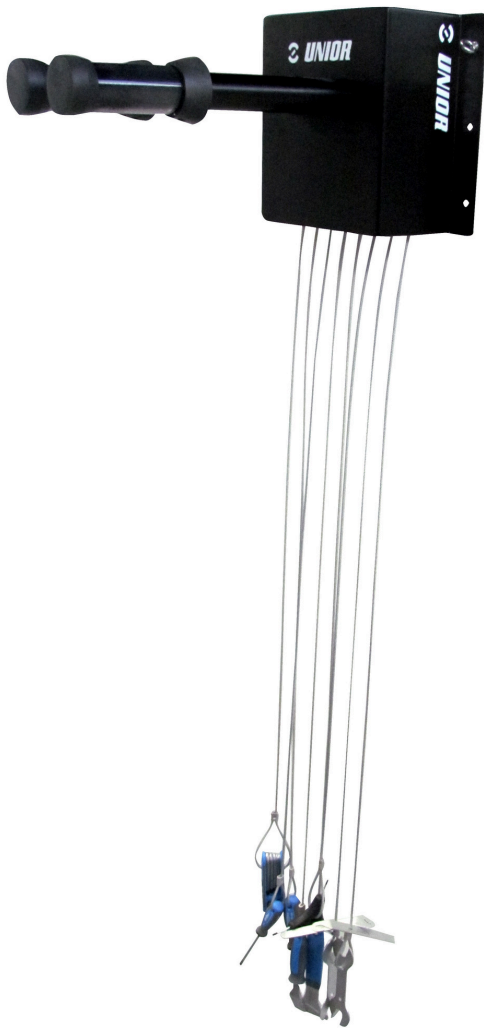

Fix-it-your-self wall mount

1693W

Profiles

Product features

- Fix-it-yourself wall mount bike repair device is used in public places, such as bike parks, bike paths, pubs...
- material: galvanised steel
- coating: powder coating
- wires for tools: stainless steel

the stand includes:

- set of a hexagon wrenches 2,5-10
- crosstip screwdriver PH 2×100
- flat screwdriver 5,5×100
- hub cone wrench 13/14
- hub cone wrench 15/17
- metal tire lever 2pcs
- Y torx wrench 10, 15, 25
- disc brake piston spreader
- rotor truing fork

	H	H1	B	L	L1	
627759	320	122	260	485	363	8200

* Imazhet e produkteve janë simbolike. Të gjitha dimensionet janë në mm, pesha në gram. Të gjitha dimensionet e listuara mund të ndryshojnë në tolerancë.