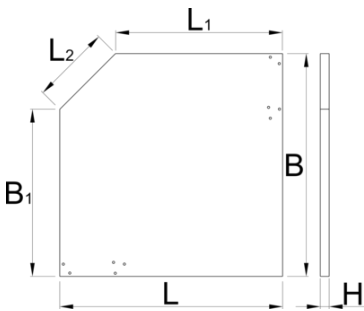

990TW1

配置文件

- □□-□□□□
- □□□□□

| | L | L1 | B | B1 | H | L2 | |
|--------|------|-----|------|-----|----|-----|-------|
| 628149 | 1000 | 750 | 1000 | 750 | 40 | 350 | 29400 |

* Images of products are symbolic. All dimensions are in mm, and weight in grams. All listed dimensions may vary in tolerance.

用途 (pictures)

配件

嵌入螺母4个套装

Related products

木□工作台□部

Wooden working plate with stainless steel cover