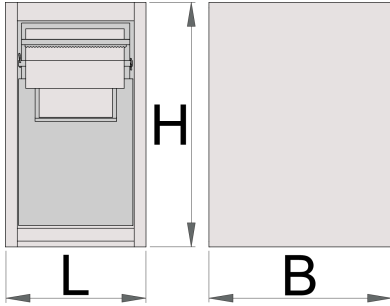

## Product attributen

- materiaal: premium PLUS plaatstaal
- With 2 pull out drawers.

- In the upper drawer can be placed a paper roll of max. dia. 270mm and max. length 380mm. There is also a place on the back side of the drawer for the spare paper roll.
- The lowest drawer has 2 divided containers for waste, total volume 50 litres; the first container has possibility to put the waste through the flap door on the front side of the drawer.
- coated with eco colour of Qualicoat quality standard

Barcode	L	B	H	Weight
625655	475	650	870	50000

\* Afbeeldingen van producten zijn symbolisch. Alle afmetingen zijn in mm en gewicht in gram. Alle vermelde afmetingen kunnen variëren in tolerantie.