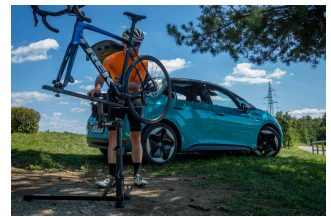

	A	B	B1	H↓	H↑	
627529	684	1021	770	710	850	6000

* Images of products are symbolic. All dimensions are in mm, and weight in grams. All listed dimensions may vary in tolerance.

用途 (pictures)

Accessories

 自行车修架用的包