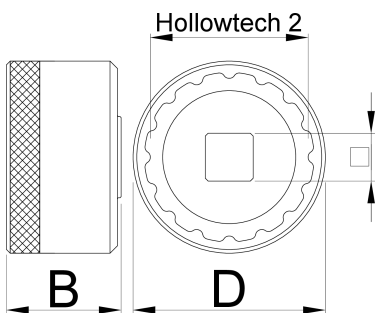

Bottom bracket socket 16 Notch

1671.16N

Profiles

Barcode	D	D1	B	□	360° / n	Icon
627623	53	42.7	31	1/2"	12	114

* Images of products are symbolic. All dimensions are in mm, and weight in grams. All listed dimensions may vary in tolerance.

Usage (pictures)