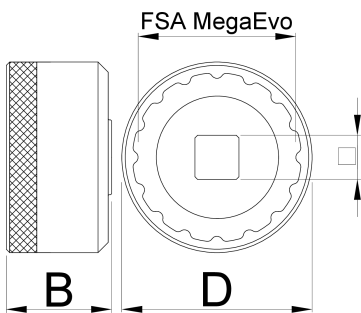

# Bottom bracket socket MegaEVO

1671.MEvo

## Profiles

Barcode	D	D1	B	□	360°/n	Weight
627622	52	46.4	31	1/2"	16	133

\* Images of products are symbolic. All dimensions are in mm, and weight in grams. All

listed dimensions may vary in tolerance.