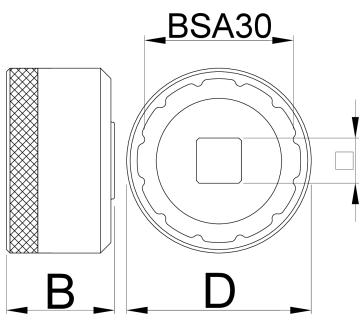

Bottom bracket socket BSA30

1671.BSA30

Profiles

Barcode	D	D1	B	□	360°/n	Icon
627621	53	44.2	31	1/2"	12	117

* Images of products are symbolic. All dimensions are in mm, and weight in grams. All listed dimensions may vary in tolerance.

Usage (pictures)