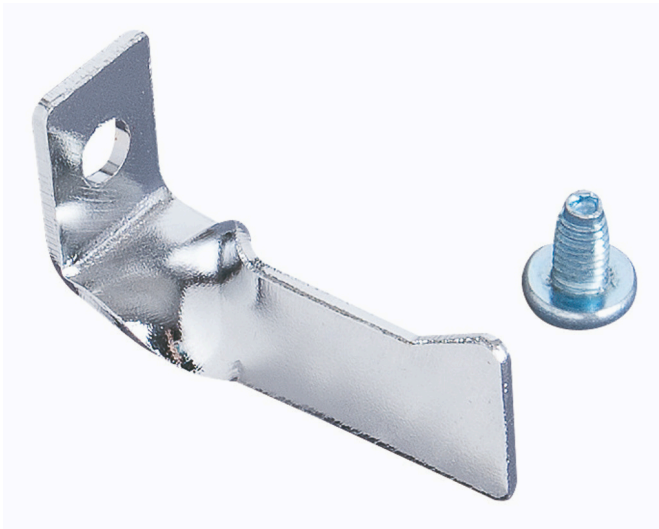

h.990.PLI

配置文件

- 材料：□□金属板材2mm
- 可放置一把□子的托架
- 装配螺□M6x10mm

627070

B

50

H

22

22

* Images of products are symbolic. All dimensions are in mm, and weight in grams. All listed dimensions may vary in tolerance.

用途 (pictures)