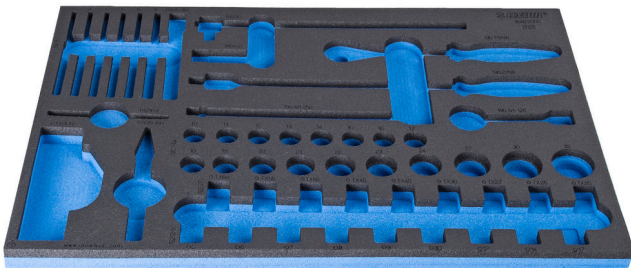

# SOS tool tray for 964/22SOS

vI964/22SOS

## Profiles

940E  
940EV  
920PLUS

3/3

564 x 364 x 30

620897

L

564

B

364

H

30

134

\* Images of products are symbolic. All dimensions are in mm, and weight in grams. All listed dimensions may vary in tolerance.