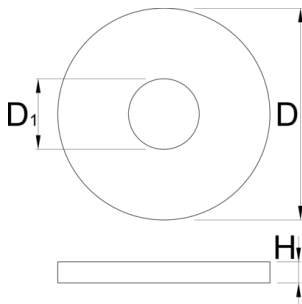

Bearing press protector

1721.2

Profiles

	D	D1	H	
625431	30	10	3	5
625430	45	10	3	9

* Images of products are symbolic. All dimensions are in mm, and weight in grams. All

listed dimensions may vary in tolerance.