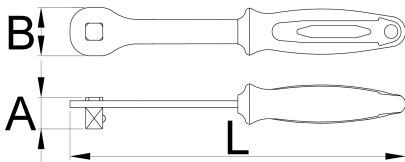

## Atributi proizvoda

- materijal: Premium Flex specijalni alatni čelik
- hladno kovano tijelo
- u cijelosti ojačan i zakaljen
- kromirani (ISO 1456:2009)
- ergonomska, robusna, dvokomponentna drška
- Pro Socket Handle is not just another tool from our general tool program. It has been developed purposefully for our bike program. It is light, compact, extremely durable and features double component ergonomic handle. Designed to work with our cassette lock ring tools, flat sockets for suspension service and many more.

271

\* Slike proizvoda su simbolične. Sve dimenzije su u mm, masa je u g.

upotreba (pictures)