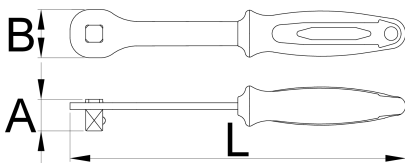

## Atributi proizvoda

- materijal: Premium Flex specijalni alatni čelik
- hladno kovano tijelo
- u cijelosti ojačan i zakaljen
- kromirani (ISO 1456:2009)
- ergonomska, robusna, dvokomponentna drška
- Pro Socket Handle is not just another tool from our general tool program. It has been developed purposefully for our bike program. It is light, compact, extremely durable and features double component ergonomic handle. Designed to work with our cassette lock ring tools, flat sockets for suspension service and many more.

271

\* Slike proizvoda su simbolične. Sve dimenzije su u mm, masa je u g.

upotreba (pictures)