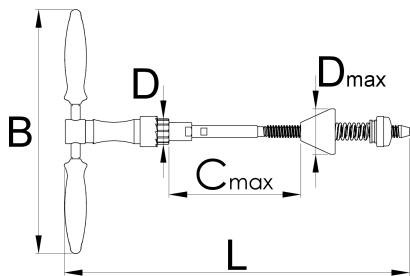

Razvrtalo ležišta šalice ležaja vilice

1694

Profili

Atributi proizvoda

- Frame preparation is the key to the perfect alignment and ultimate performance of your headset. Get the perfect fit of the headset with the edging of the head tube. With this tool, you can also remove the excess of the paint or repair the damaged head tube.

garnitura sadrži:

- Reamer's magnetic handle 1695.1/4BI or 1695.1/4BIUS
- Reamer frame for head tube 1694.2/4
- Cone guide
- Head tube reamer for 1694 – 1.1/8
- compression spring and nut

Naziv proizvoda	SKU	Članak	Standardi	Količina
Razvrtalo ležišta šalice ležaja vilice	626479	1694		2
Razvrtač za art. 1694		1694.1	1.1/8"	1
Head tube facing tool frame		1694.2/4		1

* Slike proizvoda su simbolične. Sve dimenzije su u mm, masa je u g.