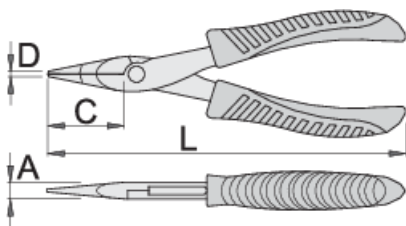

弯口尖嘴钳

512/4E

配置文件

- 材料：特种工具钢
- 淬火，完全淬火与回火
- 重型复合材料手柄

620075

L

140

B

12.6

D

3.2

A

8.2

97

* Images of products are symbolic. All dimensions are in mm, and weight in grams. All listed dimensions may vary in tolerance.