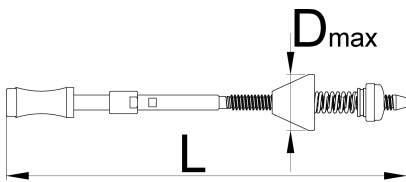

1694.2/4

配置文件

- 此产品与 Uniort 1694.1 和 Uniort 1695/4B 兼容。请参见 Uniort 1695/4B 的产品规格表。

| | | | |
|--------|----------|------------------------|-----|
| | L | D_{max} | |
| 626463 | 427 | 60 | 360 |

* Images of products are symbolic. All dimensions are in mm, and weight in grams. All listed dimensions may vary in tolerance.