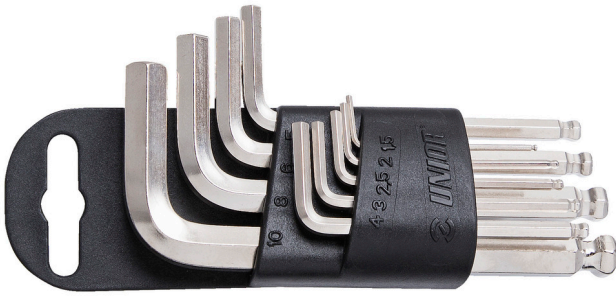

Set of ball-end hex wrenches on plastic clip

220/3SPH-US

Profiles

Product features

Set includes:

- 9x ball-end hex wrench (article 220/3S) dim. 1.5, 2, 2.5, 3, 4, 5, 6, 8, 10 on plastic clip

Product name	SKU	Article	Dimensions	Quantity
Set of ball-end hex wrenches on plastic clip	626769	220/3SPH-US	1.5 - 10	9
Yuvarlak uçlu somun anahtarı		220/3S	1.5, 2, 2.5, 3, 4, 5, 6, 8, 10	9

* Ürünlerin resimleri semboliktir. Bütün boyutlar mm ve ağırlık gram cinsindedir.

Usage (pictures)