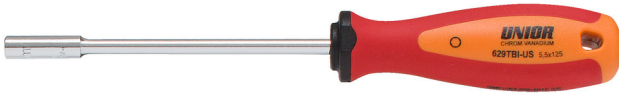

Socket wrench with TBI handle

629TBI-US

配置文件

□□□□

- 螺口刀：切割器 - 特种工具□、□造、完全淬火与回火，完全淬火与回火
- □□□□
- 手柄：符合人体工程学的形状
- 三种成分□成的材料
- 挂孔
- 根据DIN 3125□□□□

625213	5.5	125	235	6	103
--------	-----	-----	-----	---	-----

* Images of products are symbolic. All dimensions are in mm, and weight in grams. All listed dimensions may vary in tolerance.

用途 (pictures)