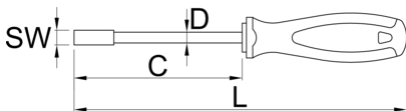

Socket wrench with TBI handle

629TBI-US

配置文件

□□□□

- 螺口刀：切割器 - 特种工具□、□造、完全淬火与回火，完全淬火与回火
- □□□□
- 手柄：符合人体工程学的形状
- 三种成分□成的材料
- 挂孔
- 根据DIN 3125□□□□

625213	5.5	125	235	6	103
--------	-----	-----	-----	---	-----

* Images of products are symbolic. All dimensions are in mm, and weight in grams. All listed dimensions may vary in tolerance.

用途 (pictures)