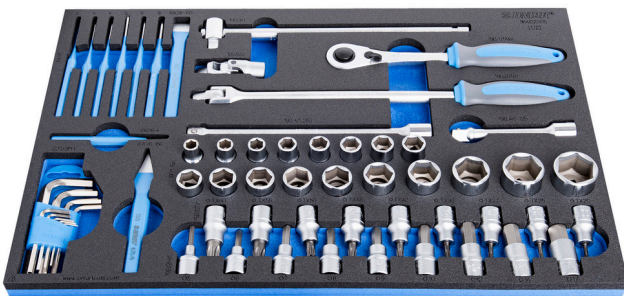

# Ensemble de 60 outils en module SOS

964/22SOS

## Description produit

- Dimension du module : 564 x 364 x 30 mm
- Compatible avec les tiroirs des gammes Eurostyle, Eurovision, Europlus et Hercules (tiroirs de devant)

## Le jeu comprend :

- 18x socket 1/2", 6 point (article 190/1 6P) dim. 10, 11, 12, 13, 14, 15, 16, 17, 18, 19, 20, 21, 22, 23, 24, 27, 30, 32
- 9x hex socket 1/2" (article 192/2HX) dim. 5, 6, 7, 8, 9, 10, 12, 14, 17
- 9x screwdriver socket 1/2", with TX profile (article 192/2TX) dim. TX20, TX25, TX27, TX30, TX40, TX45, TX50, TX55, TX60
- 1X Reversible ratchet 1/2"
- accessories 1/2"; 1x swivel handle, 1x sliding T - handle, 2x extension bar (125, 250mm), 1x universal joint

- 7x punch; pin punch (article 641/6 dim. 2, 3, 4, 5, 6, 8), centre punch (article 642/6 dim. 4)
- 2x chisel dim. 150; flat (artikel 660/6), cross (artikel 670/6)
- 9x clés hexagonales (article 220/3) dim. 1.5, 2, 2.5, 3, 4, 5, 6, 8, 10 sur support plastique