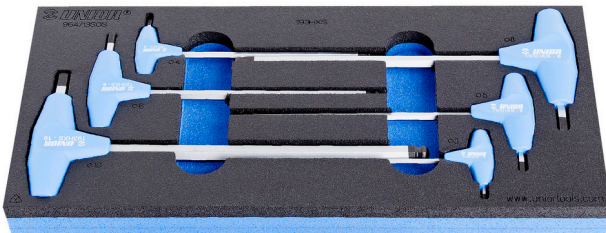

# SOS工具托装T型把手的球六角螺刀套装

964/13SOS

## 配置文件

□□□□

- Tool tray dimension: 188 x 364 x 30 mm
- Compatible with drawers of Eurostyle, Eurovision, Euromotion, Europlus and Hercules (front drawers) line

## Set includes:

- 6x T-handle ball-end hex wrench (article 193HXS) dim. 3, 4, 5, 6, 8, 10

| 名称                  | SKU   | 文章          | 尺寸                | 数量 |
|---------------------|---|-------------|-------------------|----|
| SOS工具托装T型把手的球六角螺刀套装 | 621067  | 964/13SOS   | 3 - 10            | 6  |
| T型手柄球六角扳手           |  | 193HXS      | 3, 4, 5, 6, 8, 10 | 6  |
| 964/13SOS的SOS工具托    |   | vI964/13SOS | 188x364x30        | 1  |

\* Images of products are symbolic. All dimensions are in mm, and weight in grams. All listed dimensions may vary in tolerance.