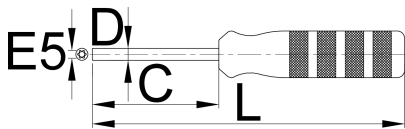

DT Swiss[®] SQUORX □□□□

1751/2DT

配置文件

		C	D	L	
625552	E 5	80	6,5	180	150

* Images of products are symbolic. All dimensions are in mm, and weight in grams. All listed dimensions may vary in tolerance.

用途 (pictures)