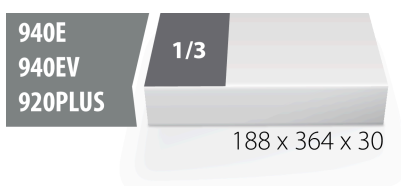

Set includes:

- 1x double groove joint pliers (article 445/1BI) dim. 240
- 1x grip pliers (article 430/3) dim. 250