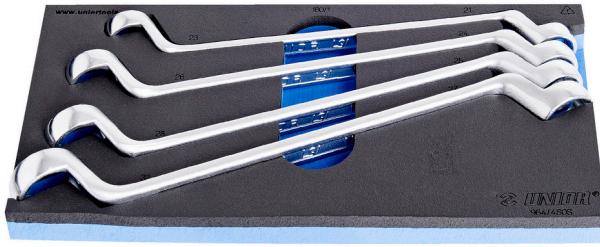

# SOS alet tepeesinde boru uzatmalı yıldız anahtar

964/4SOS

## Profiles

## Product features

- Tool tray dimension: 188 x 364 x 30 mm
- Compatible with drawers of Eurostyle, Eurovision, Euromotion, Europlus and Hercules (front drawers) line

## Set includes:

- 4x ring wrench (article 180/1) dim. 21x23, 24x27, 25x28, 30x32

Product name	SKU	Article	Dimensions	Quantity
SOS alet tepesinde boru uzatmalı yıldız anahtar	621056	964/4SOS	21 - 32	4
boru uzatmalı yıldız anahtar		180/1	21 x 23, 24 x 26, 25 x 28, 27 x 32	4
964/4SOS için SOS alet tepsi		vI964/4SOS	188x364x30	1