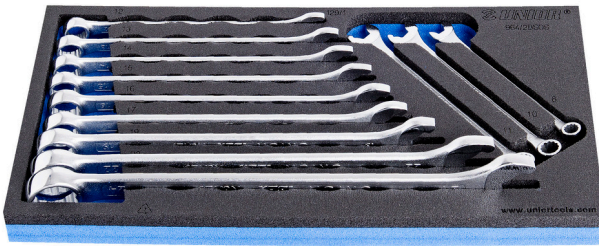

# SOS alet tepsisinde kombine anahtar takımı, IBEX

964/2BSOS

## Profiles

## Product features

- Tool tray dimension: 188 x 364 x 30 mm
- Compatible with drawers of Eurostyle, Eurovision, Euromotion, Europlus and Hercules (front drawers) line

## Set includes:

- 12x combination wrench IBEX (article 129/1) dim. 8, 10, 11, 12, 13, 14, 15, 16, 17, 19, 22, 24

Product name	SKU	Article	Dimensions	Quantity
SOS alet tepesinde kombine anahtar takımı, IBEX	621053	964/2BSOS	8 - 24	12
Kombine anahtar IBEX		129/1	8, 10, 11, 12, 13, 14, 15, 16, 17, 19, 22, 24	12
964/2BSOS için SOS alet tepsi		vI964/2BSOS	188x364x30	1