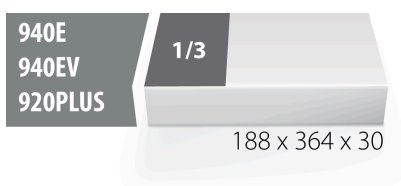

Set of combinations wrenches, IBEX in SOS tool tray

964/2BSOS

Profiles

Product features

- Tool tray dimension: 188 x 364 x 30 mm
- Compatible with drawers of Eurostyle, Eurovision, Euromotion, Europlus and Hercules (front drawers) line

Set includes:

- 12x combination wrench IBEX (article 129/1) dim. 8, 10, 11, 12, 13, 14, 15, 16, 17, 19, 22, 24

Product name	SKU	Article	Dimensions	Quantity
Set of combinations wrenches, IBEX in SOS tool tray	621053	964/2BSOS	8 - 24	12
Combination wrench IBEX		129/1	8, 10, 11, 12, 13, 14, 15, 16, 17, 19, 22, 24	12
SOS tool tray for 964/2BSOS		vI964/2BSOS	188x364x30	1

* Images of products are symbolic. All dimensions are in mm, and weight in grams. All listed dimensions may vary in tolerance.