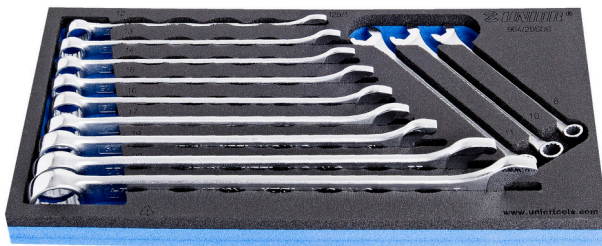

Set of combinations wrenches, IBEX in SOS tool tray

964/2BSOS

Profiles

Product features

- Tool tray dimension: 188 x 364 x 30 mm
- Compatible with drawers of Eurostyle, Eurovision, Euromotion, Europlus and Hercules (front drawers) line

Set includes:

- 12x combination wrench IBEX (article 129/1) dim. 8, 10, 11, 12, 13, 14, 15, 16, 17, 19, 22, 24

Product name	SKU	Article	Dimensions	Quantity
Set of combinations wrenches, IBEX in SOS tool tray	621053	964/2BSOS	8 - 24	12
Combination wrench IBEX		129/1	8, 10, 11, 12, 13, 14, 15, 16, 17, 19, 22, 24	12
SOS tool tray for 964/2BSOS		vI964/2BSOS	188x364x30	1

* Images of products are symbolic. All dimensions are in mm, and weight in grams. All listed dimensions may vary in tolerance.