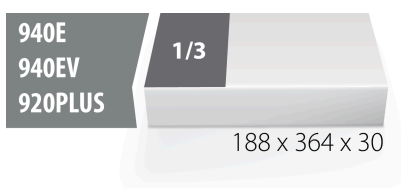

Set of open end wrenches in SOS tool tray

964/1ASOS

Profiles

Product features

- Tool tray dimension: 188 x 364 x 30 mm
- Compatible with drawers of Eurostyle, Eurovision, Euromotion, Europlus and Hercules (front drawers) line

Set includes:

- 12x open end wrench (article 110/1) dim. 6x7, 8x9, 10x11, 12x13, 14x15, 16x17, 18x19, 20x22, 21x23, 24x27, 25x28, 30x32

Product name	SKU	Article	Dimensions	Quantity
Set of open end wrenches in SOS tool tray	621050	964/1ASOS	6 - 32	12
Open end wrench		110/1	6 x 7, 8 x 9, 10 x 11, 12 x 13, 14 x 15, 16 x 17, 18 x 19, 20 x 22, 21 x 23, 24 x 27, 25 x 28, 30 x 32	12
SOS tool tray for 964/1ASOS		vI964/1ASOS	188x364x30	1

* Images of products are symbolic. All dimensions are in mm, and weight in grams. All listed dimensions may vary in tolerance.