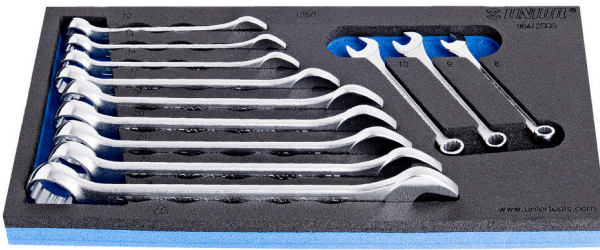

# SOS alet tepsisinde kombine anahtar takımı

964/2SOS

## Product features

- Tool tray dimension: 188 x 364 x 30 mm
- Compatible with drawers of Eurostyle, Eurovision, Euromotion, Europlus and Hercules (front drawers) line

## Set includes:

- 12x short combination wrench (article 125/1) dim. 8, 9, 10, 12, 13, 14, 17, 19, 20, 21, 22, 24

Product name	SKU	Article	Dimensions	Quantity
SOS alet tepesinde kombine anahtar takımı	621051	964/2SOS	8 - 24	12
Kombine anahtar, kısa tip		125/1	8, 9, 10, 12, 13, 14, 17, 19, 20, 21, 22, 24	12
964/2SOS için SOS alet tepsi		vI964/2SOS	188x364x30	1