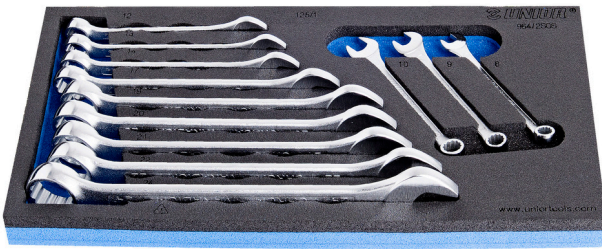

# SOS工具托架组合扳手套装

964/2SOS

## 配置文件

- Tool tray dimension: 188 x 364 x 30 mm
- Compatible with drawers of Eurostyle, Eurovision, Euromotion, Europlus and Hercules (front drawers) line

## Set includes:

- 12x short combination wrench (article 125/1) dim. 8, 9, 10, 12, 13, 14, 17, 19, 20, 21, 22, 24

□□□□	SKU	文章	尺寸	数量
SOS工具托架组合扳手套装	621051	964/2SOS	8 - 24	12

□□□□	SKU	文章	尺寸	数量
短柄□用扳手		125/1	8, 9, 10, 12, 13, 14, 17, 19, 20, 21, 22, 24	12
964/2SOS的SOS工具托□		vI964/2SOS	188x364x30	1