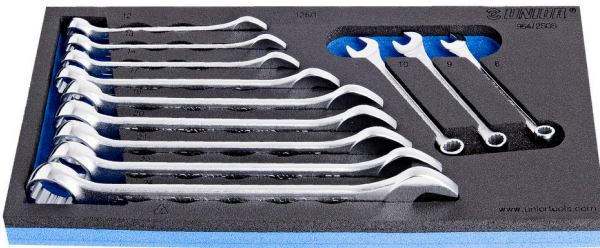

# Set of combinations wrenches in SOS tool tray

964/2SOS

## Product attributen

- Tool tray dimension: 188 x 364 x 30 mm
- Compatible with drawers of Eurostyle, Eurovision, Euromotion, Europlus and Hercules (front drawers) line

## De set bestaat uit:

- 12x short combination wrench (article 125/1) dim. 8, 9, 10, 12, 13, 14, 17, 19, 20, 21, 22, 24

Productnaam	SKU	Artikel	Afmetingen	Hoeveelheid
Set of combinations wrenches in SOS tool tray	621051	964/2SOS	8 - 24	12
Combinatiesleutel, kort type		125/1	8, 9, 10, 12, 13, 14, 17, 19, 20, 21, 22, 24	12
SOS tool tray for 964/2SOS		vI964/2SOS	188x364x30	1