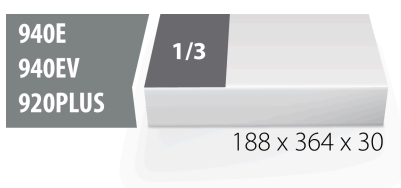

Set of combinations wrenches in SOS tool tray

964/2SOS

Profiles

Product features

- Tool tray dimension: 188 x 364 x 30 mm
- Compatible with drawers of Eurostyle, Eurovision, Euromotion, Europlus and Hercules (front drawers) line

Set includes:

- 12x short combination wrench (article 125/1) dim. 8, 9, 10, 12, 13, 14, 17, 19, 20, 21, 22, 24

Product name	SKU	Article	Dimensions	Quantity
Set of combinations wrenches in SOS tool tray	621051	964/2SOS	8 - 24	12
Combination wrench, short type		125/1	8, 9, 10, 12, 13, 14, 17, 19, 20, 21, 22, 24	12
SOS tool tray for 964/2SOS		vI964/2SOS	188x364x30	1

* Images of products are symbolic. All dimensions are in mm, and weight in grams. All listed dimensions may vary in tolerance.