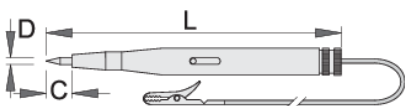

autotester 6-12/24V

631B

Profielen

Product attributen

- Indispensable tool in every car workshop
- Safety cover for the tip of the tester, intended to prevent injuries to users
- Used for checking electrical installations in all 6 - 24 V systems in the car

Usage:

- Connect the clip to any ground point.
- Pierce the wire insulation with the tip of the tester to find live wires
- Keep piercing the insulation along the wire until the tester stops being illuminated, which indicates that the wire is broken.
- Use for other purposes or at different voltages may be life threatening.
- The product may not be used for verifying the grid voltage!

619856

6 - 24

12

1.8

110

38

* Afbeeldingen van producten zijn symbolisch. Alle afmetingen zijn in mm, en het gewicht in grammen. Alle vermelde afmetingen kunnen variëren in tolerantie.