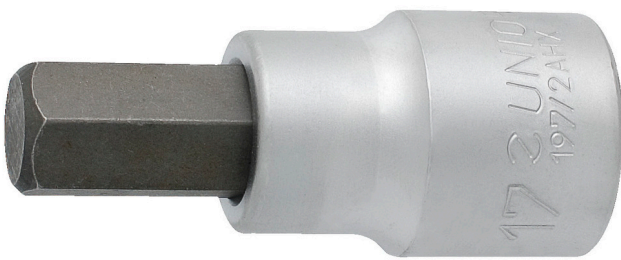

# Hex socket 3/4"

197/2AHX

## Profiles

## Product features

- material (Socket): Premium flex chrome vanadium steel
- material: bit from premium plus carbon steel
- entirely hardened and tempered
- made according to standard DIN 7422 (only metric dimension)