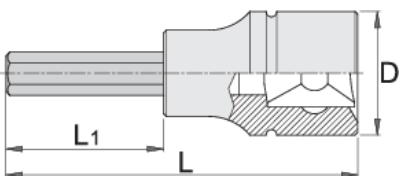

# Hex socket 3/4"

197/2AHX

## Product features

- material (Socket): Premium flex chrome vanadium steel
- material: bit from premium plus carbon steel
- entirely hardened and tempered
- made according to standard DIN 7422 (only metric dimension)

30

381

\* Images of products are symbolic. All dimensions are in mm, and weight in grams. All listed dimensions may vary in tolerance.