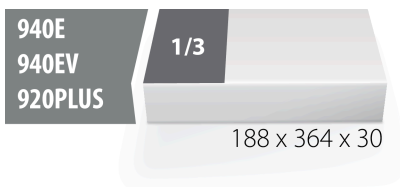

SOS Tool tray for 964/13SOS

vI964/13SOS

Profiles

Product features

- material: low density polyethylene foam
- Tool tray dimension: 188 x 364 x 30 mm
- Compatible with drawers of Eurostyle, Eurovision, Euromotion, Europlus and Hercules (front drawers) line

	L	B	H	
620894	188	364	30	25

* Images of products are symbolic. All dimensions are in mm, and weight in grams. All listed dimensions may vary in tolerance.