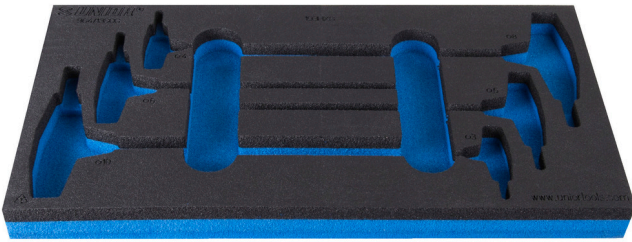

964/13SOS的SOS工具托

vI964/13SOS

配置文件

□□□□

- 材料：低密度聚乙烯泡沫
- Tool tray dimension: 188 x 364 x 30 mm
- Compatible with drawers of Eurostyle, Eurovision, Euromotion, Europlus and Hercules (front drawers) line

620894

L

188

B

364

H

30

25

* Images of products are symbolic. All dimensions are in mm, and weight in grams. All listed dimensions may vary in tolerance.