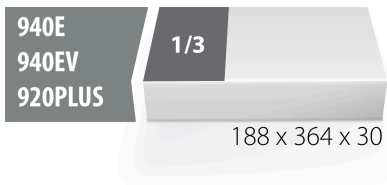

964/13SOS的SOS工具托

vI964/13SOS

配置文件

□□□□

- 材料：低密度聚乙烯泡沫
- Tool tray dimension: 188 x 364 x 30 mm
- Compatible with drawers of Eurostyle, Eurovision, Euromotion, Europlus and Hercules (front drawers) line

620894

L

188

B

364

H

30

25

* Images of products are symbolic. All dimensions are in mm, and weight in grams. All listed dimensions may vary in tolerance.