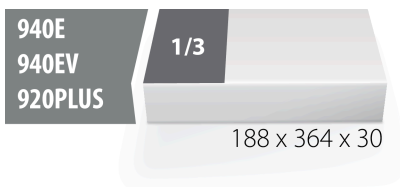

## Product features

- material: low density polyethylene foam
- Tool tray dimension: 188 x 364 x 30 mm
- Compatible with drawers of Eurostyle, Eurovision, Euromotion, Europlus and Hercules (front drawers) line

\* Images of products are symbolic. All dimensions are in mm, and weight in grams. All listed dimensions may vary in tolerance.