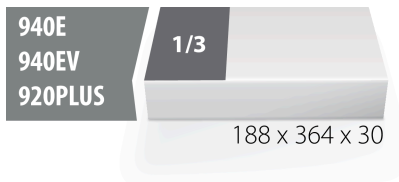

SOS tool tray for 964/10SOS

vI964/10SOS

Profiles

Product features

- material: low density polyethylene foam
- Tool tray dimension: 188 x 364 x 30 mm
- Compatible with drawers of Eurostyle, Eurovision, Euromotion, Europlus and Hercules (front drawers) line

620893

L

188

B

364

H

30

57

* Images of products are symbolic. All dimensions are in mm, and weight in grams. All listed dimensions may vary in tolerance.