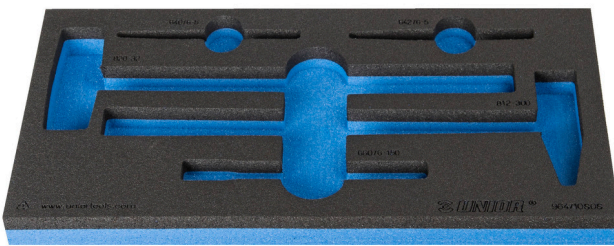

SOS tool tray for 964/10SOS

vI964/10SOS

Profiles

Product features

- material: low density polyethylene foam
- Tool tray dimension: 188 x 364 x 30 mm
- Compatible with drawers of Eurostyle, Eurovision, Euromotion, Europlus and Hercules (front drawers) line

620893

L

188

B

364

H

30

57

* Images of products are symbolic. All dimensions are in mm, and weight in grams. All listed dimensions may vary in tolerance.