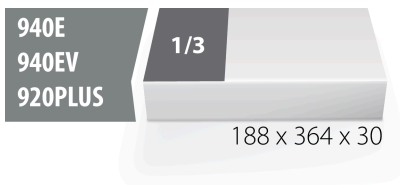

SOS tool tray for 964/15SOS

vI964/15SOS

Profiles

Product features

- material: low density polyethylene foam
- Tool tray dimension: 188 x 364 x 30 mm
- Compatible with drawers of Eurostyle, Eurovision, Euromotion, Europlus and Hercules (front drawers) line

620895

L

188

B

364

H

30

41

* Images of products are symbolic. All dimensions are in mm, and weight in grams. All listed dimensions may vary in tolerance.