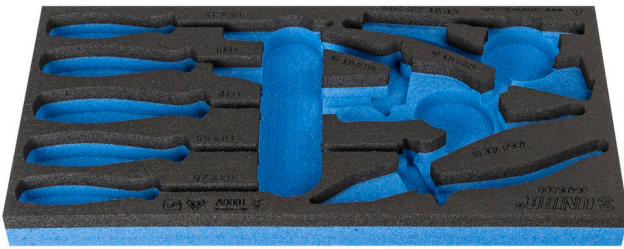

SOS tool tray for 964/15SOS

vI964/15SOS

Profiles

Product features

- material: low density polyethylene foam
- Tool tray dimension: 188 x 364 x 30 mm
- Compatible with drawers of Eurostyle, Eurovision, Euromotion, Europlus and Hercules (front drawers) line

620895

L

188

B

364

H

30

41