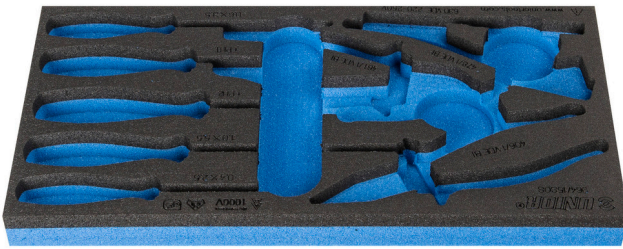

# SOS tool tray for 964/15SOS

vI964/15SOS

## Product attributen

- material: low density polyethylene foam
- Tool tray dimension: 188 x 364 x 30 mm
- Compatible with drawers of Eurostyle, Eurovision, Euromotion, Europlus and Hercules (front drawers) line

620895

L

188

B

364

H

30

41