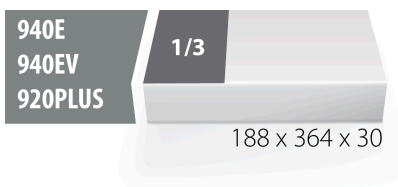

SOS tool tray for 964/15SOS

vI964/15SOS

Profiles

Product features

- material: low density polyethylene foam
- Tool tray dimension: 188 x 364 x 30 mm
- Compatible with drawers of Eurostyle, Eurovision, Euromotion, Europlus and Hercules (front drawers) line

620895

L

188

B

364

H

30

41

* Images of products are symbolic. All dimensions are in mm, and weight in grams. All listed dimensions may vary in tolerance.