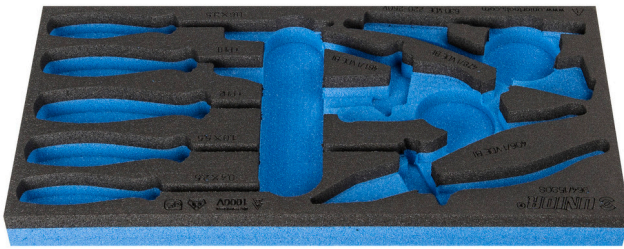

SOS tool tray for 964/15SOS

vI964/15SOS

Profiles

Product features

- material: low density polyethylene foam
- Tool tray dimension: 188 x 364 x 30 mm
- Compatible with drawers of Eurostyle, Eurovision, Euromotion, Europlus and Hercules (front drawers) line

620895

L

188

B

364

H

30

41

* Images of products are symbolic. All dimensions are in mm, and weight in grams. All listed dimensions may vary in tolerance.