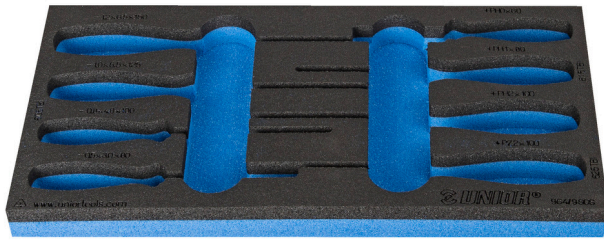

964/9SOS的SOS工具托

vI964/9SOS

配置文件

- 材料：低密度聚乙烯泡沫
- Tool tray dimension: 188 x 364 x 30 mm
- Compatible with drawers of Eurostyle, Eurovision, Euromotion, Europlus and Hercules (front drawers) line

620892

L

188

B

364

H

30

25

* Images of products are symbolic. All dimensions are in mm, and weight in grams. All listed dimensions may vary in tolerance.