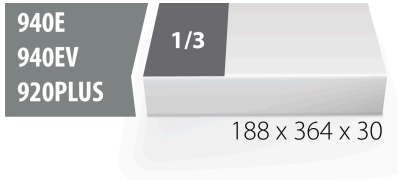

964/9SOS的SOS工具托

vI964/9SOS

配置文件

- 材料：低密度聚乙烯泡沫
- Tool tray dimension: 188 x 364 x 30 mm
- Compatible with drawers of Eurostyle, Eurovision, Euromotion, Europlus and Hercules (front drawers) line

620892

L

188

B

364

H

30

25

* Images of products are symbolic. All dimensions are in mm, and weight in grams. All listed dimensions may vary in tolerance.